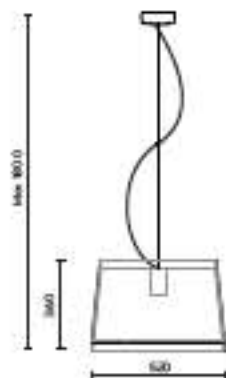

LO01S/BB

MAX 100W 250V E27

CE IP 20

315 лв.